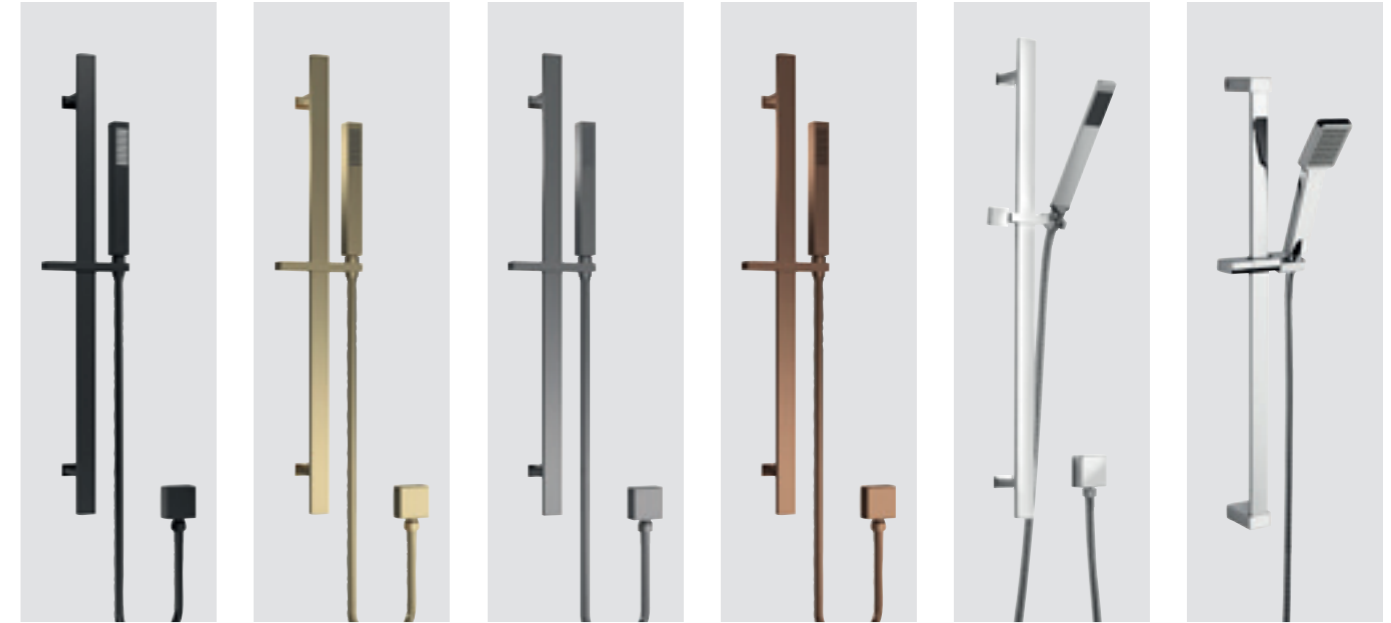

square

Slide Rail Kit
Matt Black.
Brass. Outlet Elbow
included. H685mm
A4167 **£406.00** LP

Slide Rail Kit
Brushed Brass.
Brass. Outlet Elbow
included. H685mm
A8167 **£406.00** LP

Slide Rail Kit
Brushed Pewter.
Brass. Outlet Elbow
included. H685mm
A7167 **£406.00** LP

Slide Rail Kit new
Brushed Bronze.
Brass. Outlet Elbow
included. H685mm
A15167 **£406.00** LP

Rectangular Slide
Rail Kit
Brass. Outlet Elbow
included. H685mm
A3167 **£247.00** LP1

Rectangular Slide
Rail Kit
Brass/ABS. Outlet Elbow
not included. H700mm
STY059 **£108.00** LP1