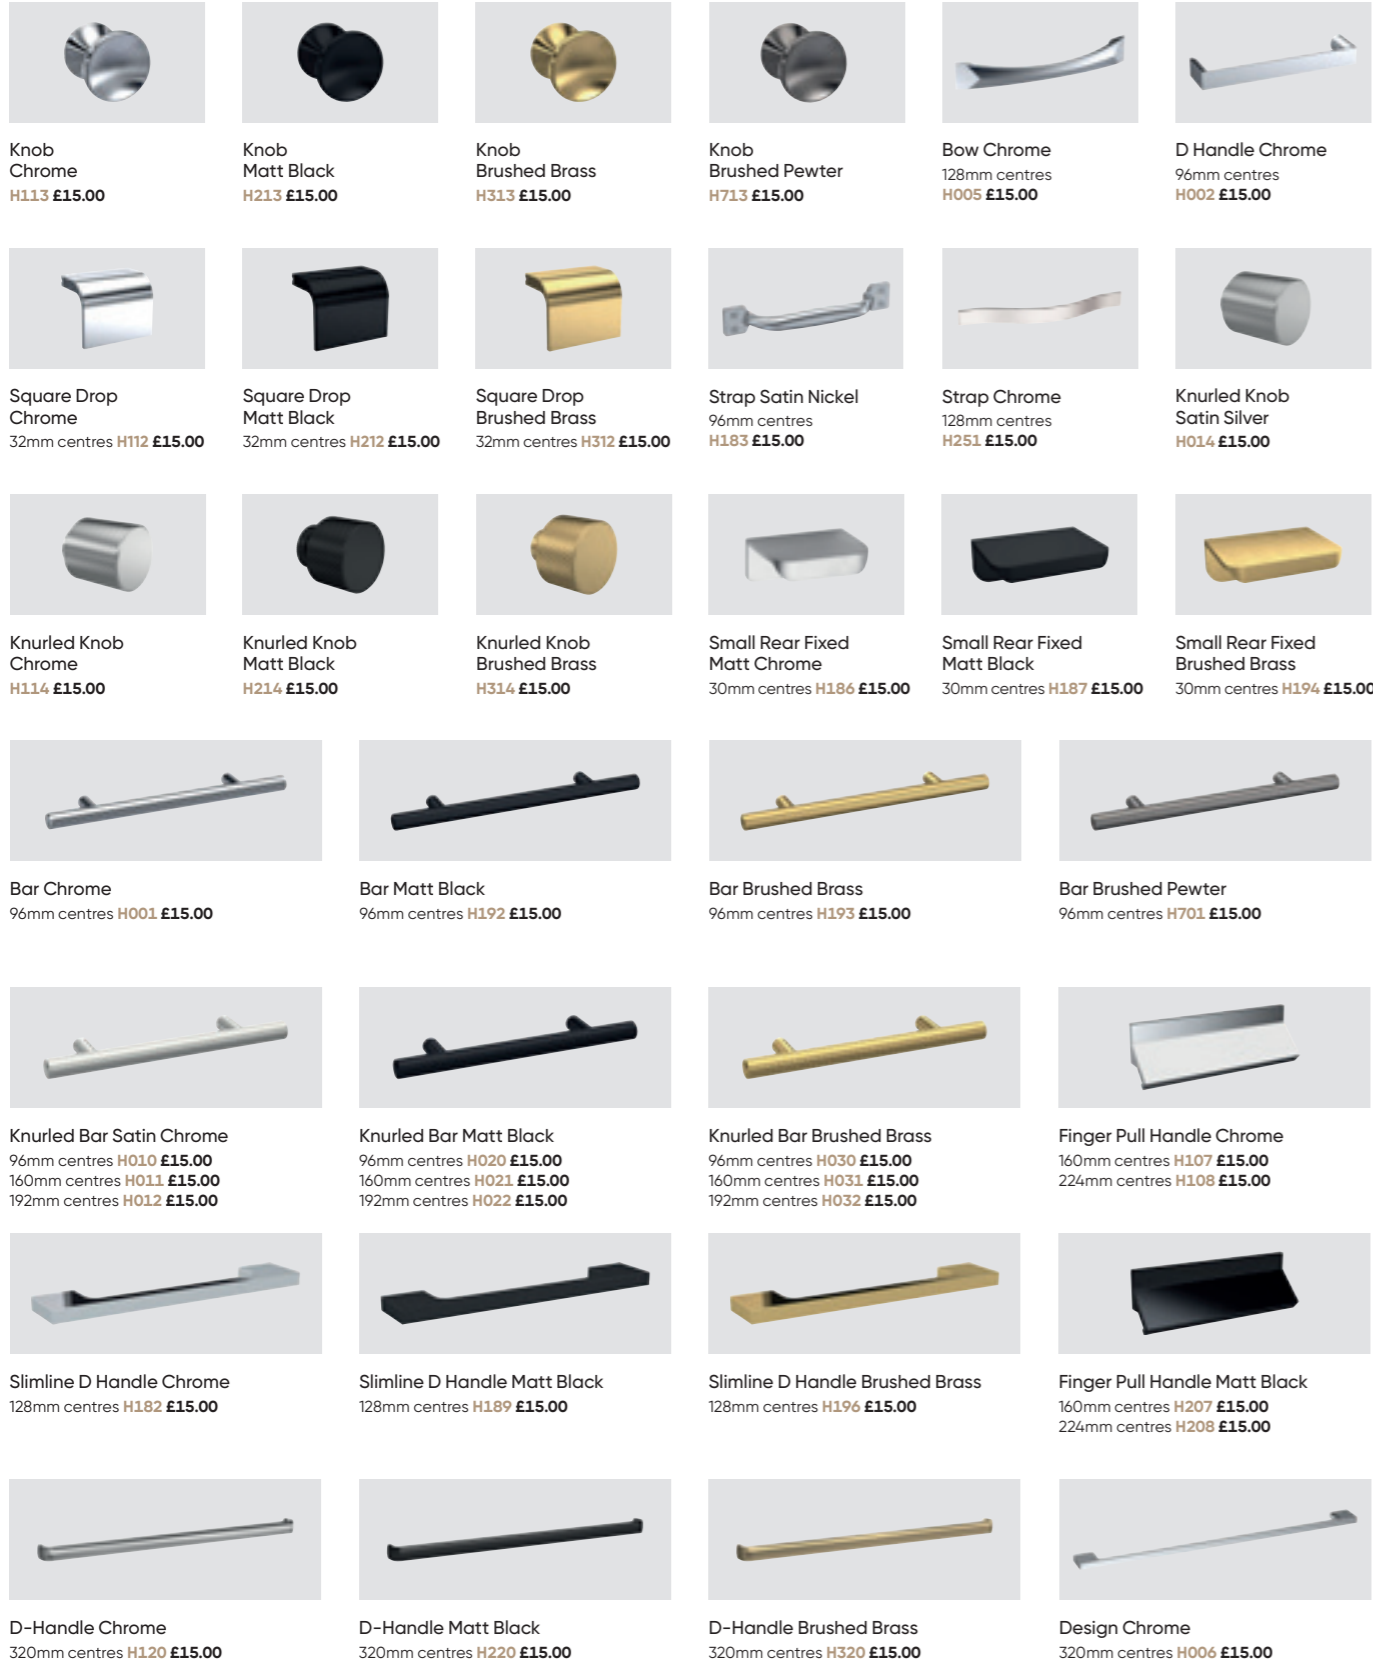

furniture handles

furniture

Customise your units with a different handle design.

a close shave
calls for clear
and bright
lighting.

that's why
we make our
mirrors with
LED lights.

12
month
guarantee

12 Month Guarantees
Unless otherwise stated.