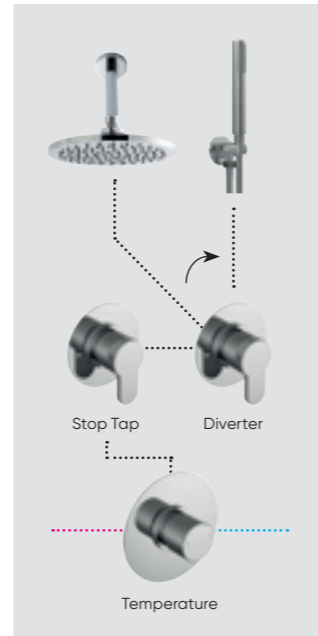

4. Single or Double Spa Collections

Double up on your choice of collection, for a two person shower.

styles

Square – Winton Collection

Round – Arvan Collection

functions

With Stop Taps

With Diverter