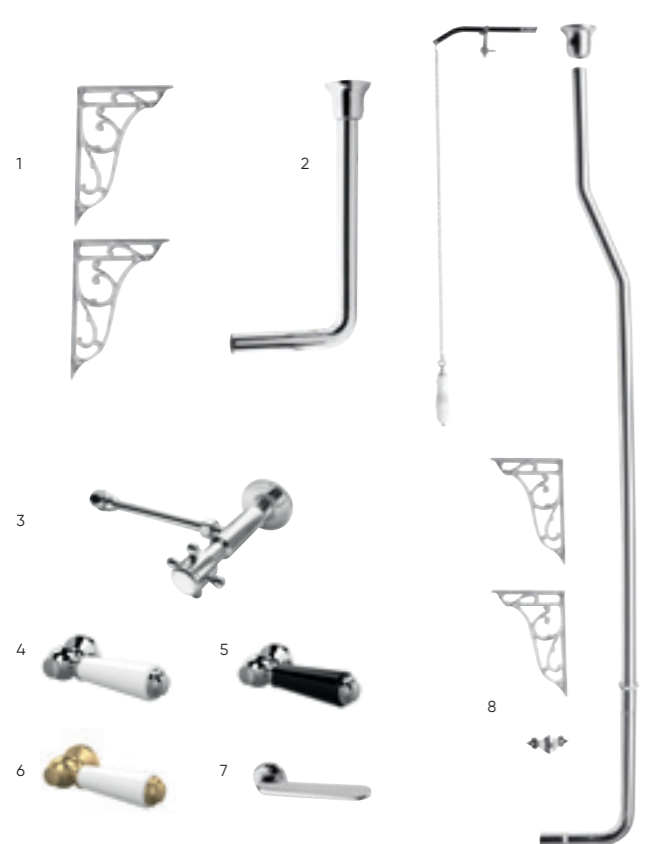

ceramics

Code	Price
1 Ornate Cistern Brackets FA322	£151.00
2 Low Level Flush Pipe Pack FA302	£122.00
3 Cistern Cut-off Valve FA315	£85.00
4 White Ceramic WC Lever E370	£31.00
5 Black Ceramic WC Lever E470	£66.00
6 Brass Ceramic WC Lever E870	£66.00
7 Metal Universal Lever E355	£21.00
8 High Level Flush Pipe Pack FA313	£467.00