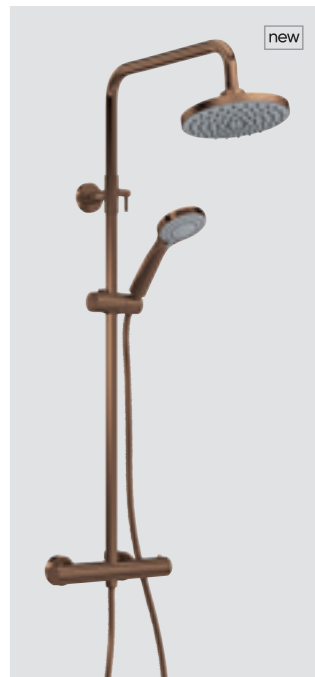

Round Thermostatic Bar Shower
Brushed Bronze. With Telescopic Kit & 3
Function Handset
JTY1575 **£464.00** HP1