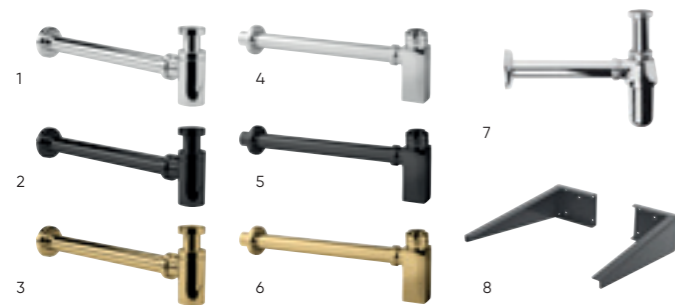

bottle traps

	Code	Price
1	EK302	£112.00
2	EK402	£129.00
3	EK802	£142.00
4	EK306	£135.00
5	EK406	£152.00
6	EK806	£169.00
7	EA370	£75.00
8	154048SB	£30.00