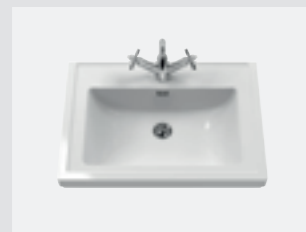

classique fireclay basins