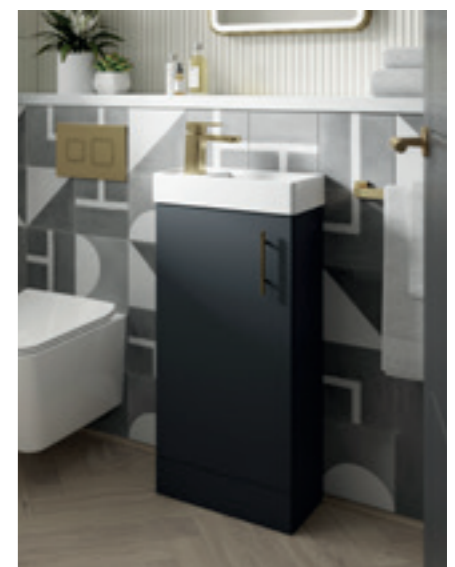

colours

white
gloss

grey
gloss

soft black
satin

bleached oak
woodgrain

anthracite
woodgrain

charcoal black
woodgrain