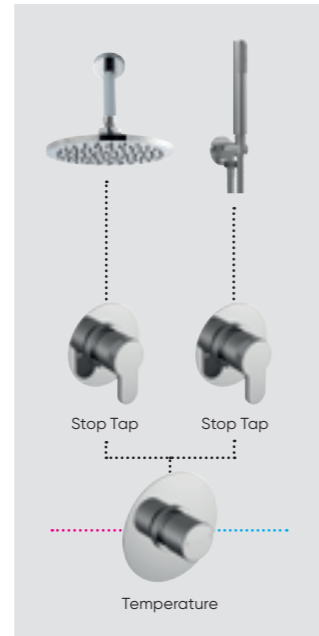

4. Single or Double Spa Collections

Double up on your choice of collection, for a two person shower.

styles

Square – Winton Collection

Round – Arvan Collection

functions

With Stop Taps

With Diverter