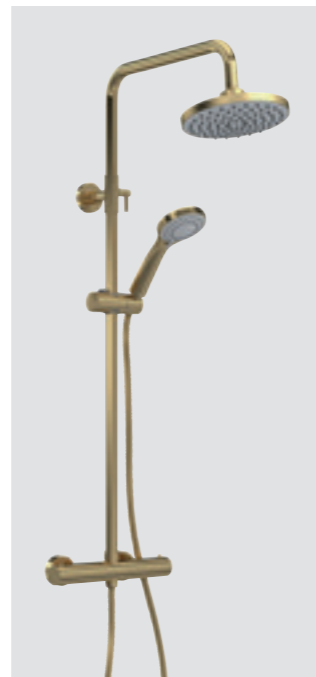

round

Round Thermostatic Bar Shower
Chrome. With Telescopic Kit & 3 Function
Handset
JTY375 **£324.00** HP1

Round Thermostatic Bar Shower
Matt Black. With Telescopic Kit & 3
Function Handset
JTY475 **£371.00** HP1