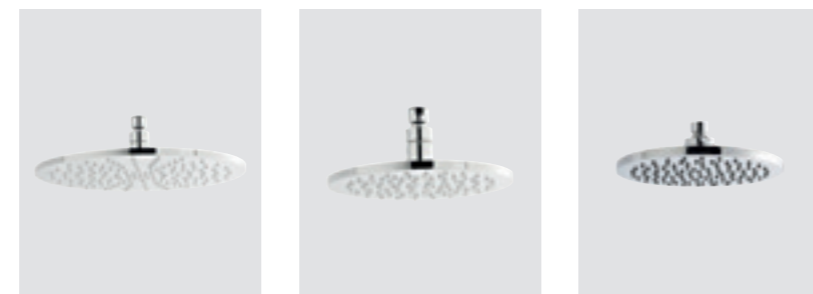

Round Fixed Head
Brushed Bronze. 200 x 200mm
A15082 **£109.00** LP2

Contemporary Wall Mounted Arm
Chrome. L328mm
ARM03 **£73.00**

LED

Round LED Fixed Head
Chrome. 300 x 300mm
STY071 **£501.00** MP

Round LED Fixed Head
Chrome. 200 x 200mm
STY069 **£370.00** MP